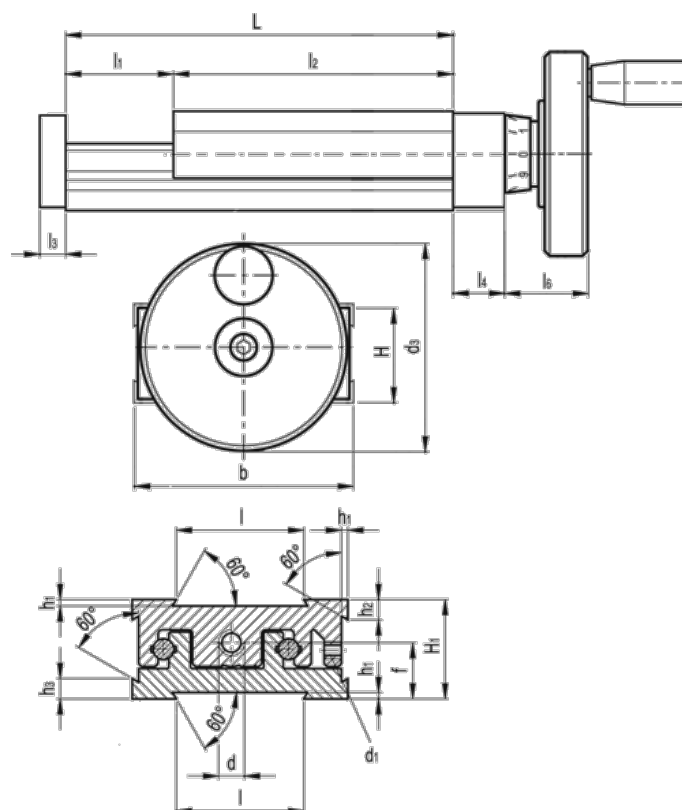

# Data Sheet

Article number: 20772030

Description: Adjustable slide unit  
GN 900-120-185-25-H-1

## Measures

b = 120	h2 = 13.8
d = M10x1	h3 = 13.8
d1 = M5	l = 80
d3 = 100	L - l1 = 185-25
f = 26.3	l2 = 160
H = 45.0	l3 = 10
h1 = 2.0	l4 = 18
H1 = 46	l6 = 40